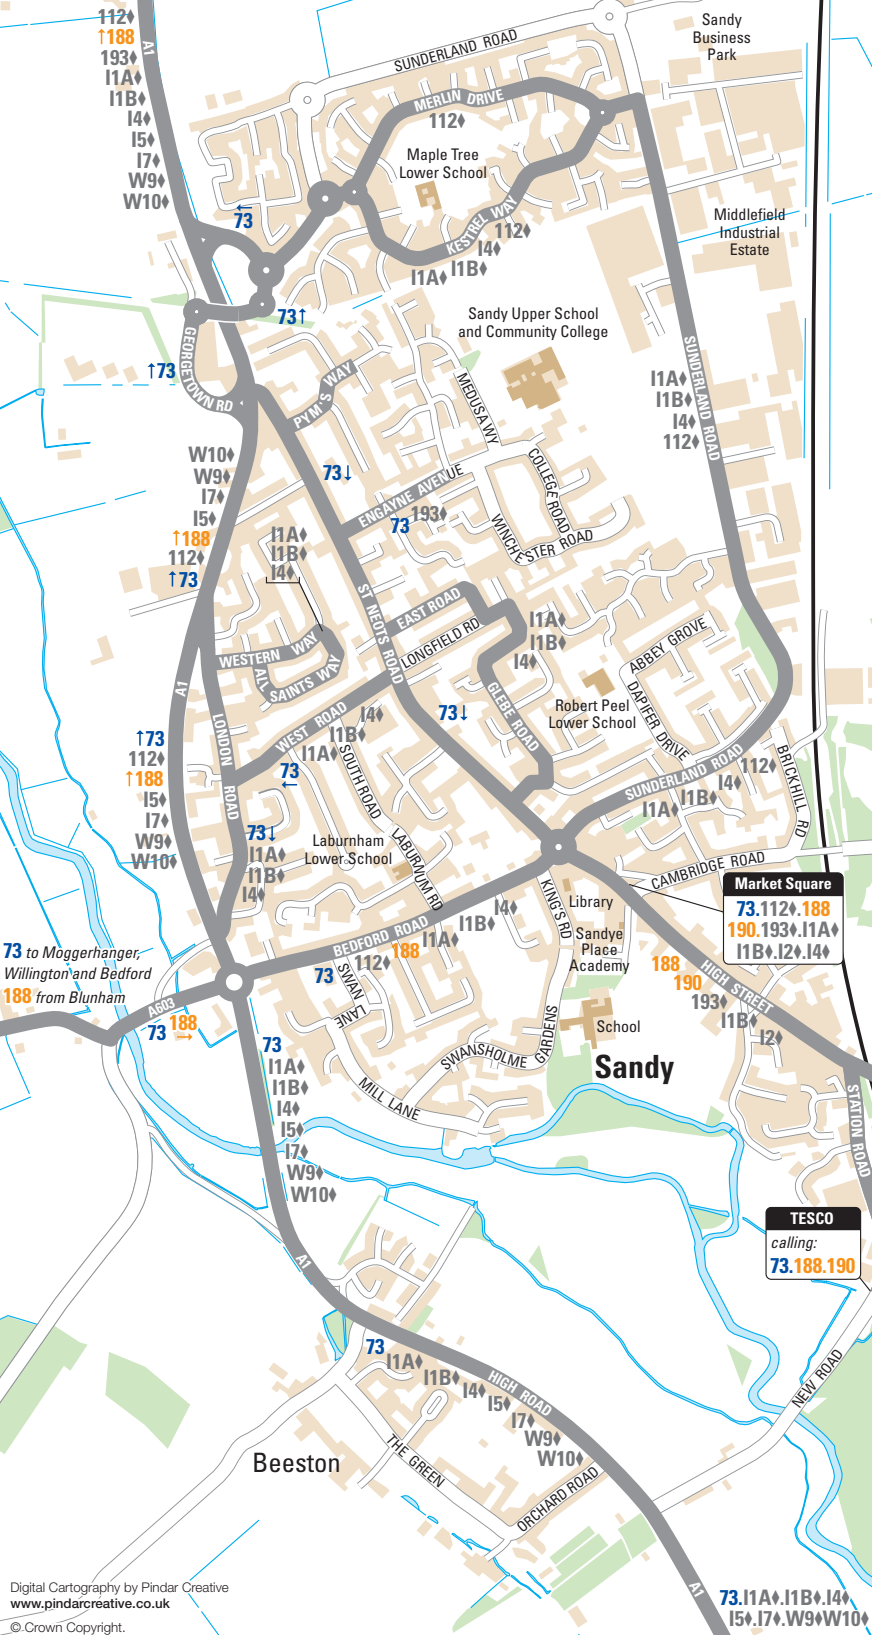

188 to Blunham
11A↕**11B**↕**14**↕**15**↕**17**↕ to Tempsford
112↕**193**↕ to Blunham, St Neots and Bedford
W9↕**W10**↕ to St Neots

Fallowfield

73 to Moggerhanger, Willington and Bedford
188 from Blunham

188↕**190**↕**193**↕**11B**↕**12**↕ to Potton, Gamlingay and Biggleswade/Cambridge

Market Square
73↕**112**↕**188**↕
190↕**193**↕**11A**↕
11B↕**12**↕**14**↕

TESCO
calling:
73.188.190

RSPB The Lodge
calling: **188**

Key

- Roads served by bus routes
- Centrebus services
- Stagecoach services
- Other Bus services
- Other roads not served by bus
- TESCO**
calling: **188.190**
- Terminus or calling points
- Special journeys or certain days only

73↕**11A**↕**11B**↕**14**↕
15↕**17**↕**W9**↕**W10**↕ to Biggleswade