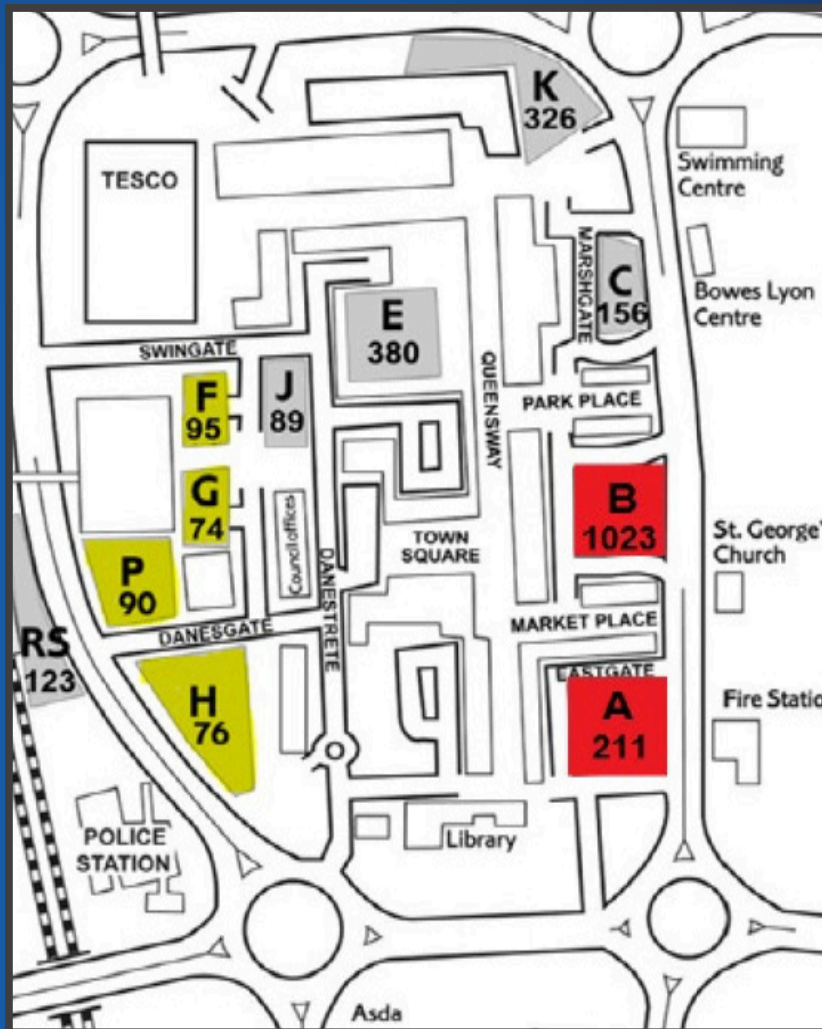

lifestyles stevenage

PARKING AT STEVENAGE ARTS & LEISURE CENTRE

Arrival between 06:00 - 23:00 Members will be able to park in the following Car Parks for 2 hours only at no charge. See Car Parks marked BLACK (B).

Arrival between 06:00 - 11:59 Members will be able to park in the following Car Parks in the AM for 2 hours only at no charge. See Car Parks marked RED (A).

Arrival between 12:00 - 23:00 Members will be able to park in the following Car Parks in the PM for 2 hours only at no charge. See Car Parks marked YELLOW (F, G, H, P).

Please ask reception for more information. Replacement of a lost or Damaged Chip Coin will be charged at £9.00.

PARKING AT STEVENAGE SWIMMING CENTRE

The swimming centre's car park is for users of the centre only. Please enter your registration plate at the kiosks at the reception desk for 2 hours free parking.